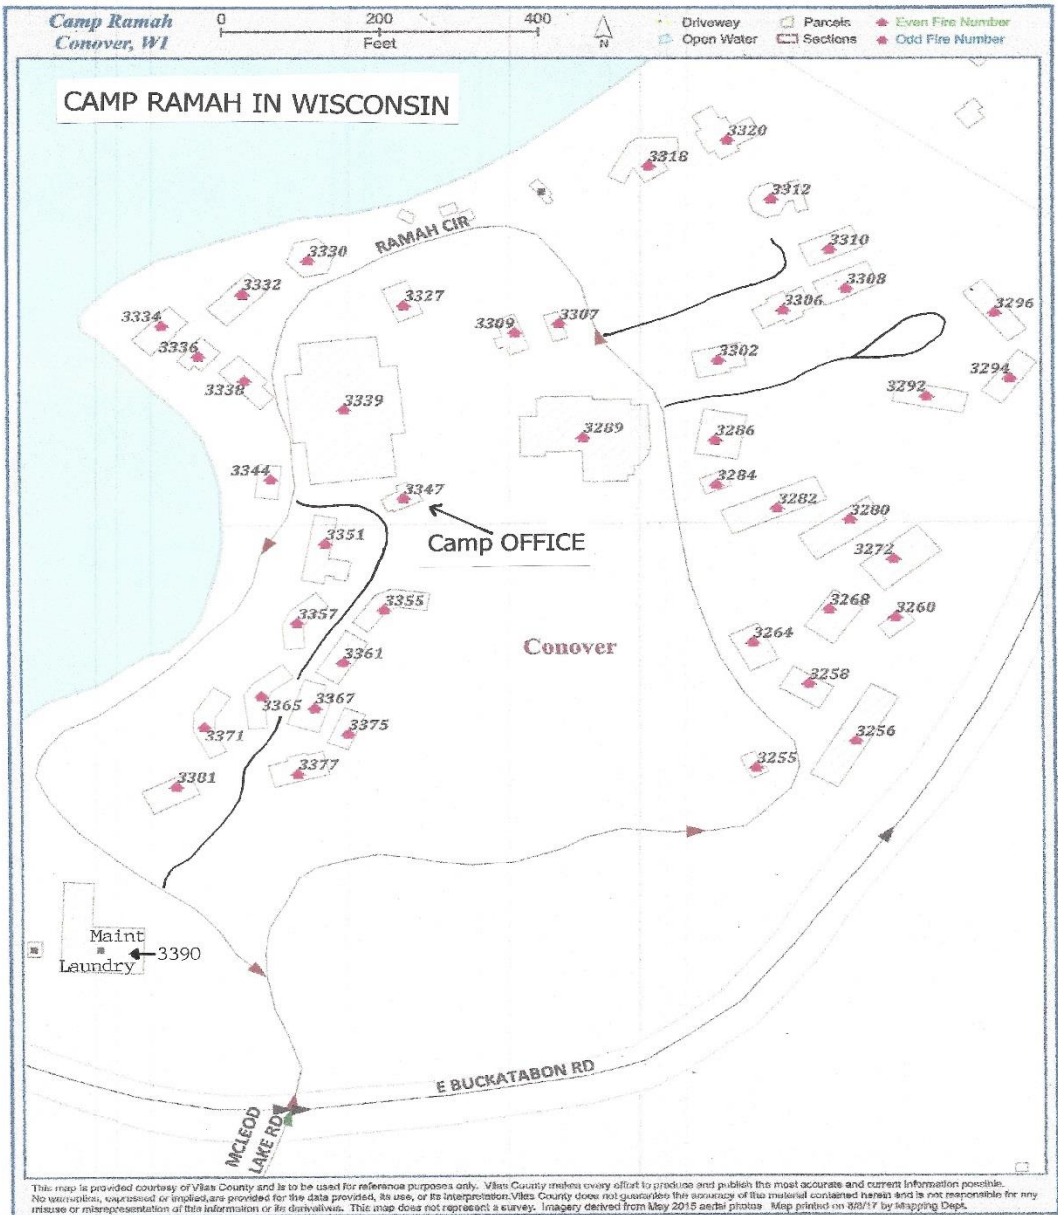

- 3255 Pre-Camper
- 3256 Staff House
- 3258 New Staff 5 – 8
- 3260 Seminar Center
- 3264 New Staff 1 - 4
- 3268 Old Guest House
- 3272 New Guest House